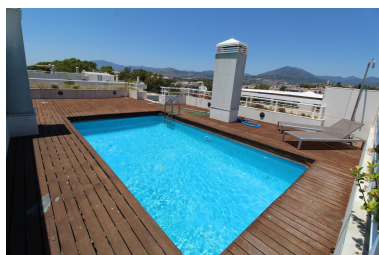

**Penthouse in Puerto Banús**

**Reference: R2750489**

Bedrooms: 4  
Status: Sale

Bathrooms: 4  
Property Type: Penthouse

M<sup>2</sup>: 220  
Parking places: by request

Price: 4,000,000 €

Overview: Luxury penthouse situated beach side of Puerto Banus, El Embrujo Banus is a complex of a mix of luxury 2 and 3 bedroom apartments and 4 penthouses. What makes this development unique is the exceptional build qualities inside and out of the properties. Facilities inside the complex include large outdoor swimming pool, a heated indoor swimming pool, gymnasium and sauna area. There are two lines of apartment blocks, with a choice of either East facing or West facing terraces. Whether you want morning or afternoon sun is easily achievable. The penthouses enjoy all day sun from their large roof top solarium.

---

Features:

None, Pool, Air conditioning, Heating, Mountain views, Private garden, Lift, None, 24H Security, Parking, Holiday Home, Luxury, Resale