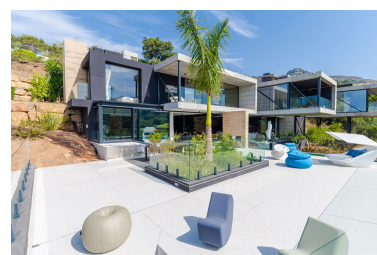

House in Benahavís

Reference: R3888898

Bedrooms: 5
Status: Sale

Bathrooms: 5
Property Type: House

M²: 574
Parking places: by request

Price: 6,750,000 €

Overview: Presenting a State of the Art Contemporary luxury villa nestled on a secluded and serene plot, offering breathtaking golf and partial sea views. This south-east facing property gracefully perches on the rocks, commanding stunning vistas of the first fairway at Marbella Club Golf Resort. Marbella Club, renowned for its aristocratic allure and unparalleled luxury, stands as an emblem of opulence on the Costa Del Sol, with esteemed establishments like Marbella Club, Puente Romano, and The Lodge in Sierra Nevada falling under its esteemed brand. The Marbella Club Golf Resort, a gated haven nestled in the mountains of Benahavis, offers a private retreat with exclusive amenities, including an 18-hole golf course and a prestigious equestrian center that hosts the Spanish Show Jumping Championship. This exceptional villa is conveniently situated within walking distance to the club house and has been meticulously constructed to the highest standards, incorporating cutting-edge sustainable features. The villa boasts an exquisite layout, featuring 5 ensuite bedrooms that cantilever over the golf course, creating an enchanting sense of floating in the air. The expansive open-plan living areas, top-of-the-line kitchen and bathrooms, along with an infinity pool, internal water cascades, and an eye-catching outdoor feature fire, all contribute to an atmosphere of refined luxury. Adding to its allure, the villa also includes a cinema and a gym, while the lower ground floor with a separate entrance offers additional versatility. The surrounding landscaped gardens further enhance the charm of this extraordinary property. For the discerning buyer, the opportunity to customize the villa to their personal preferences awaits, ensuring a truly bespoke living experience.