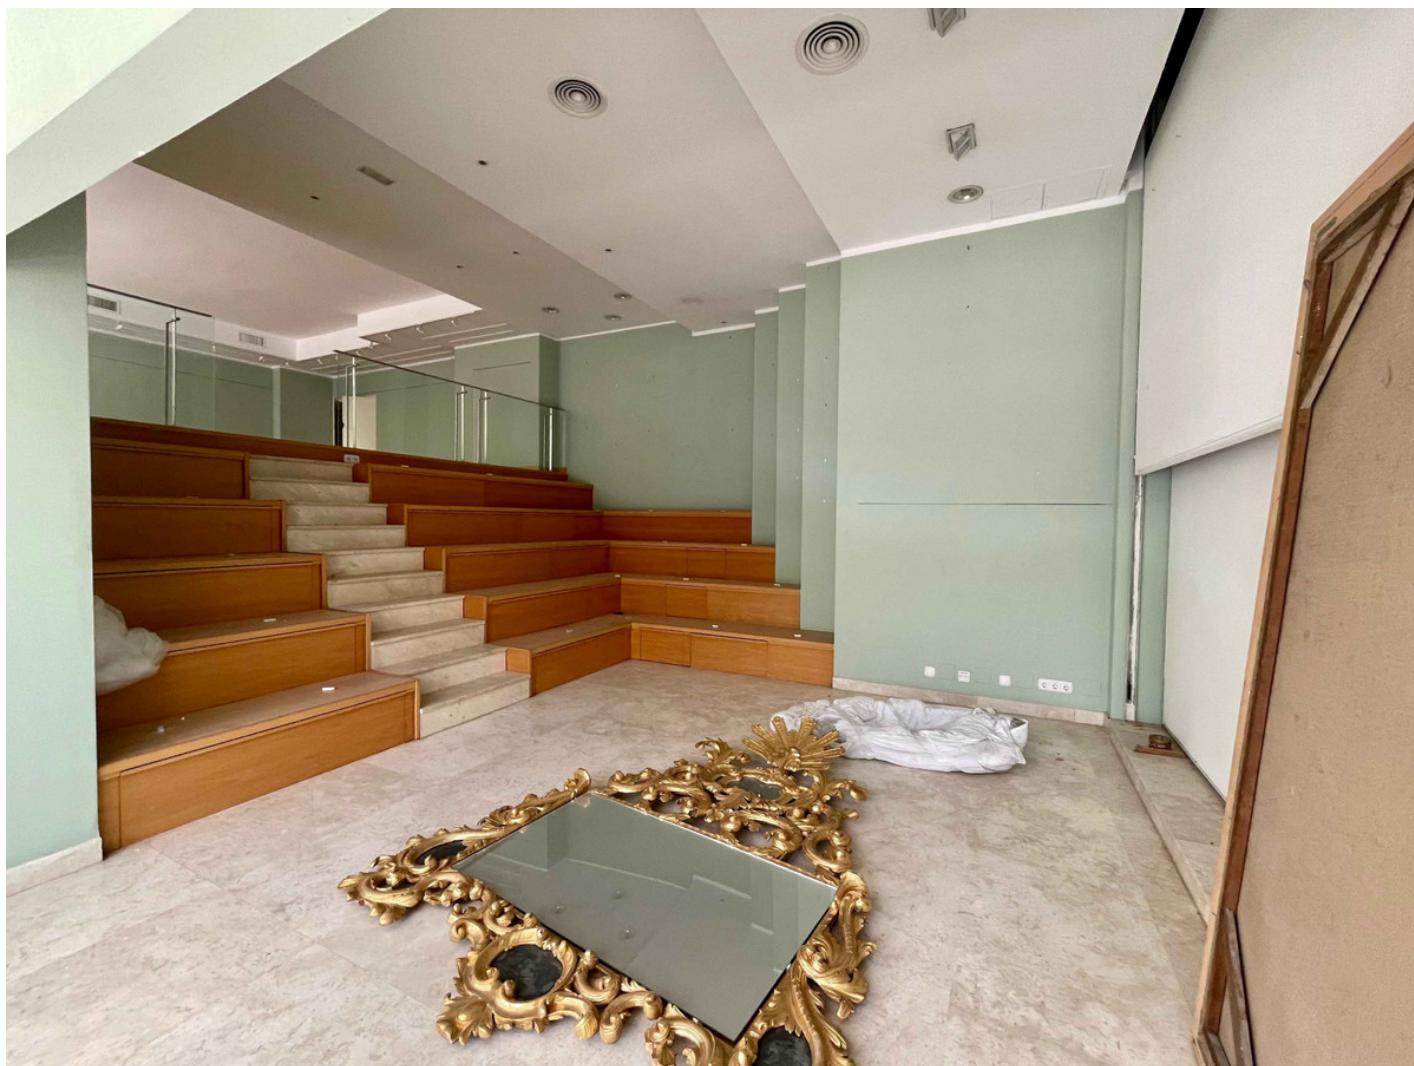

Commercial in Puerto Banús

Reference: R4105132

Bedrooms: by request  
Status: Sale

Bathrooms: 5  
Property Type: Commercial  
Parking places: by request

M<sup>2</sup>: 436

Price: 1,990,000 €

---

Overview: These are 5 commercial shops located in the heart of Puerto Banús, ground floor. Very nice commercial area due to its location. It has 436m<sup>2</sup> built but on land: 1: with an area of 65 m<sup>2</sup>. 2: with an area of 40 m<sup>2</sup>. 3: with an area of 52 m<sup>2</sup> 4: with an area of 45 m<sup>2</sup>. 5: with an area of 82 m<sup>2</sup>