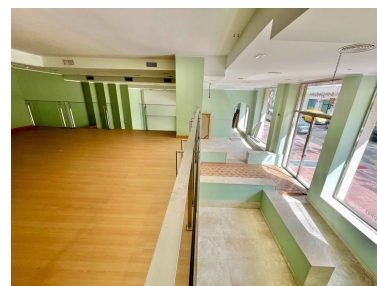

Commercial in Puerto Banús

Reference: R4105132

Bedrooms: by request  
Status: Sale

Bathrooms: 5  
Property Type: Commercial  
Parking places: by request

M<sup>2</sup>: 436

Price: 1,990,000 €

---

Overview: These are 5 commercial shops located in the heart of Puerto Banús, ground floor. Very nice commercial area due to its location. It has 436m<sup>2</sup> built but on land: 1: with an area of 65 m<sup>2</sup>. 2: with an area of 40 m<sup>2</sup>. 3: with an area of 52 m<sup>2</sup> 4: with an area of 45 m<sup>2</sup>. 5: with an area of 82 m<sup>2</sup>