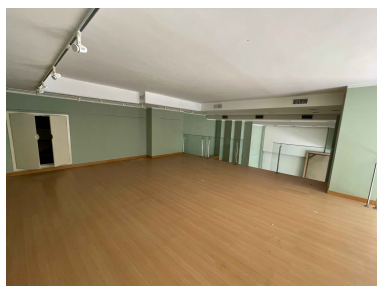

Commercial in Puerto Banús

Reference: R4105132

Bedrooms: by request  
Status: Sale

Bathrooms: 5  
Property Type: Commercial  
Parking places: by request

M<sup>2</sup>: 436

Price: 1,990,000 €

---

Overview: These are 5 commercial shops located in the heart of Puerto Banús, ground floor. Very nice commercial area due to its location. It has 436m<sup>2</sup> built but on land: 1: with an area of 65 m<sup>2</sup>. 2: with an area of 40 m<sup>2</sup>. 3: with an area of 52 m<sup>2</sup> 4: with an area of 45 m<sup>2</sup>. 5: with an area of 82 m<sup>2</sup>