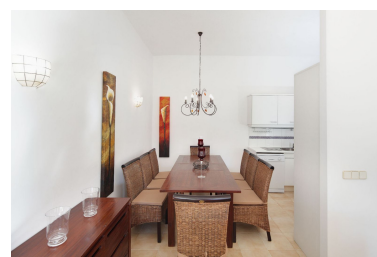

Apartment in Atalaya

Reference: R4187080

Bedrooms: 2
Status: Sale

Bathrooms: 2
Property Type: Apartment

M²: 89
Parking places: by request

Price: 340,000 €

Overview: Lovely apartment with private garden, in Atalaya close to Diana Park. Groundfloor apartment located in a beautiful gated complex with swimming pool surrounding tropical garden with fruit trees. Complex has gym, sauna, library, social club, billiard table, tennis table. Underground parking. There is a reception 24hrs, to help the owners in their daily procedures. Cold & hot water is included in community fee. There are multiple shops bars and restaurants just 400 meters away. The nearest beach is very pretty and is a 20-minute walk away. Puerto Banús is 10 minutes away by car. Rental price includes the hot / cold water ! PETS ALLOWED, owners accept that. Easy viewing, contact us