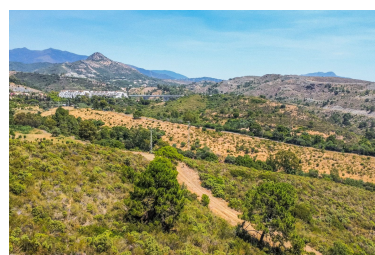

Commercial in Benahavís

Reference: R4406296

Bedrooms: by request
Status: Sale

Bathrooms: by request

M²: 6,360

Price: 255,000 €

Property Type: Commercial Parking places: by request

Overview:Rustic plot for sale in the area of Selwo, Benahavis. The plot has a size of 6.360m2. It is currently rustic land but the town hall of Benahavis is going to change its use to urban in the near future. Great investment opportunity!!!!