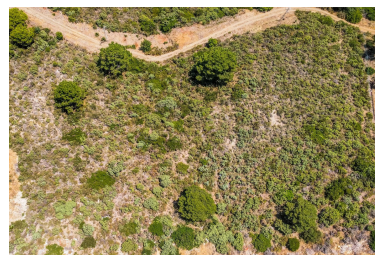

Commercial in Benahavís

Reference: R4406296

Bedrooms: by request
Status: Sale

Bathrooms: by request

M²: 6,360

Price: 205,000 €

Property Type: Commercial Parking places: by request

Overview:Rustic plot for sale in the area of Selwo, Benahavis. The plot has a size of 6.360m2. It is currently rustic land but the town hall of Benahavis is going to change its use to urban in the near future. Great investment opportunity!!!!