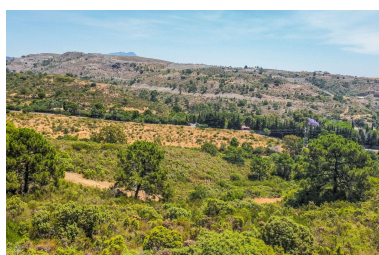

Commercial in Benahavís

Reference: R4406296

Bedrooms: by request
Status: Sale

Bathrooms: by request

M²: 6,360

Price: 255,000 €

Property Type: Commercial Parking places: by request

Overview:Rustic plot for sale in the area of Selwo, Benahavis. The plot has a size of 6.360m2. It is currently rustic land but the town hall of Benahavis is going to change its use to urban in the near future. Great investment opportunity!!!!

Features:

Golf, Sea views, Mountain views, Investment