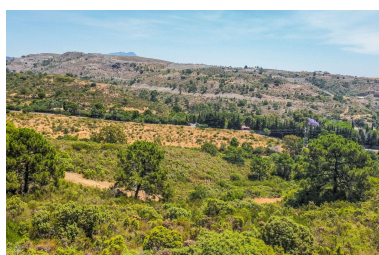

Commercial in Benahavís

Reference: R4406296

Bedrooms: by request
Status: Sale

Bathrooms: by request

M²: 6,360

Price: 205,000 €

Property Type: Commercial Parking places: by request

Overview:Rustic plot for sale in the area of Selwo, Benahavis. The plot has a size of 6.360m2. It is currently rustic land but the town hall of Benahavis is going to change its use to urban in the near future. Great investment opportunity!!!!

Features:

Golf, Sea views, Mountain views, Investment