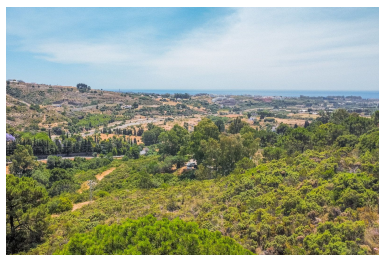

Commercial in Benahavís

Reference: R4406296

Bedrooms: by request
Status: Sale

Bathrooms: by request

M²: 6,360

Price: 205,000 €

Property Type: Commercial Parking places: by request

Overview:Rustic plot for sale in the area of Selwo, Benahavis. The plot has a size of 6.360m2. It is currently rustic land but the town hall of Benahavis is going to change its use to urban in the near future. Great investment opportunity!!!!