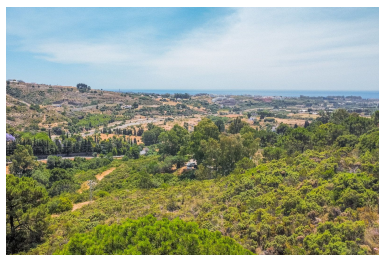

Commercial in Benahavís

Reference: R4406296

Bedrooms: by request
Status: Sale

Bathrooms: by request

M²: 6,360

Price: 255,000 €

Property Type: Commercial Parking places: by request

Overview:Rustic plot for sale in the area of Selwo, Benahavis. The plot has a size of 6.360m2. It is currently rustic land but the town hall of Benahavis is going to change its use to urban in the near future. Great investment opportunity!!!!