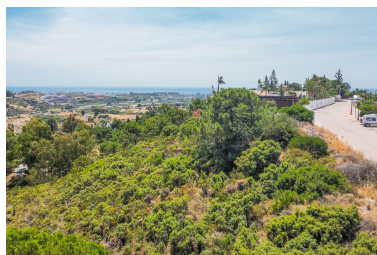

Commercial in Benahavís

Reference: R4406296

Bedrooms: by request
Status: Sale

Bathrooms: by request

M²: 6,360

Price: 255,000 €

Property Type: Commercial Parking places: by request

Overview:Rustic plot for sale in the area of Selwo, Benahavis. The plot has a size of 6.360m2. It is currently rustic land but the town hall of Benahavis is going to change its use to urban in the near future. Great investment opportunity!!!!