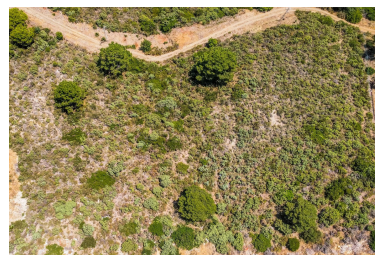

Commercial in Benahavís

Reference: R4406296

Bedrooms: by request
Status: Sale

Bathrooms: by request

M²: 6,360

Price: 255,000 €

Property Type: Commercial Parking places: by request

Overview:Rustic plot for sale in the area of Selwo, Benahavis. The plot has a size of 6.360m2. It is currently rustic land but the town hall of Benahavis is going to change its use to urban in the near future. Great investment opportunity!!!!