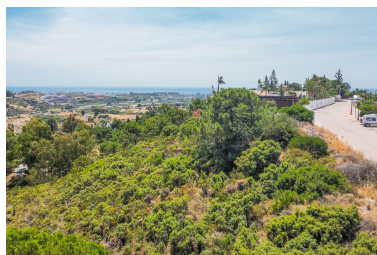

Commercial in Benahavís

Reference: R4406296

Bedrooms: by request
Status: Sale

Bathrooms: by request

M²: 6,360

Price: 205,000 €

Property Type: Commercial Parking places: by request

Overview:Rustic plot for sale in the area of Selwo, Benahavis. The plot has a size of 6.360m2. It is currently rustic land but the town hall of Benahavis is going to change its use to urban in the near future. Great investment opportunity!!!!