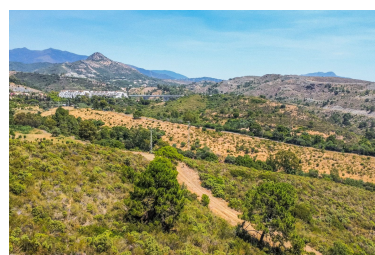

Commercial in Benahavís

Reference: R4406296

Bedrooms: by request
Status: Sale

Bathrooms: by request

M²: 6,360

Price: 205,000 €

Property Type: Commercial Parking places: by request

Overview:Rustic plot for sale in the area of Selwo, Benahavis. The plot has a size of 6.360m2. It is currently rustic land but the town hall of Benahavis is going to change its use to urban in the near future. Great investment opportunity!!!!