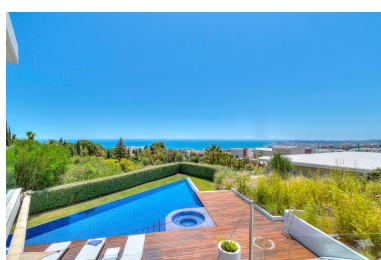

House in Fuengirola

Reference: R4644073

Bedrooms: 5
Status: Sale

Bathrooms: 5
Property Type: House

M²: 534
Parking places: by request

Price: 4,500,000 €

Overview: Contemporary designer villa with breathtaking views towards the sea. The villa comprises of two floors with main entrance on the upper level. From the moment you step through the front door, you are struck by the fantastic view thanks to the floor-to-ceiling glass doors along the whole front side of the house. The upper floor is characterized by an open floor plan that houses a kitchen island, integrated kitchen cabinets, dining area and sofa group. In the middle sits a glass wine cabinet. On this floor is also the master bedroom with bathroom en-suite and private dressing room. Outside the large glass doors is a lovely covered terrace that leads out to a wooden deck and lawn. From the wooden deck, a three-meter-wide staircase leads down to the 67 m2 pool with Jacuzzi. The villa's two floors are connected by the specially designed staircase, which is the jewel of the house. On the lower level there are four bedrooms, each with an en-suite bathroom with glass walls, a guest toilet, a TV-room with a small kitchen and a fireplace, a laundry room and a large double garage. Three of the four bedrooms and the TV-room have access to the wooden deck next to the pool where, in addition to space for sun loungers and a dining table, there is an outdoor kitchen, barbecue and toilet, all protected by roll-up canvas roofs. The villa is equipped with air conditioning, under floor heating, alarms, security cameras, home automation, etc. The villa is located on one of the best plots in the exclusive Reserva del Higueron urbanization on the border between Fuengirola and Benalmadena only 15 minutes from Malaga International Airport. In the area there is the 5-star Hotel Hilton, sports club with gym, spa, padel and tennis courts and a Michelin restaurant.