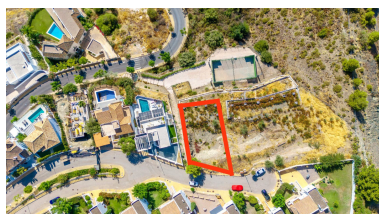

Overview: Residential plot for sale in a gated community in Benahavís by La Alqueria. The plot is 588m², west facing with open views to the golf. There is a basic construction project in place for a villa of 435m². A fantastic plot in a privileged location close to local amenities, a short drive to the beach, Marbella and Puerto Banus.