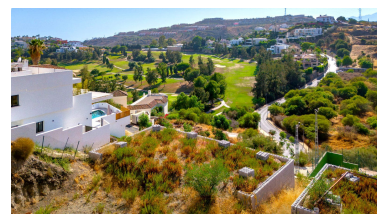

Overview: Residential plot for sale in a gated community in Benahavís by La Alqueria. The plot is 588m², west facing with open views to the golf. There is a basic construction project in place for a villa of 435m². A fantastic plot in a privileged location close to local amenities, a short drive to the beach, Marbella and Puerto Banus.

Features:

Golf, Mountain views, Golf