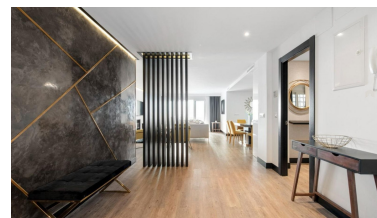

Apartment in Puerto Banús

Reference: R4914223

Bedrooms: 3
Status: Sale

Bathrooms: 2
Property Type: Apartment

M²: 175
Parking places: by request

Price: 850,000 €

Overview:Nestled in the heart of Marbella's prestigious Puerto Banus, this exquisite apartment offers an unparalleled lifestyle experience on the Costa Del Sol. Recently renovated to the highest standards, the property boasts a modern and elegant design that perfectly complements its luxurious surroundings. With a south-facing orientation, residents can enjoy abundant natural light and direct views of the vibrant port, making it an ideal choice for those seeking both comfort and style. Spanning a generous 194 square metres, this apartment features three spacious bedrooms and two well-appointed bathrooms, providing ample space for family living or hosting guests. The open-plan kitchen is a highlight, designed with modern aesthetics and functionality in mind, making it a delight for culinary enthusiasts. The apartment is in excellent condition, ensuring a move-in ready experience for its new owners. The property is equipped with a range of desirable features. The private terrace offer a perfect setting for relaxation, with panoramic and partial sea views that capture the essence of coastal living. Although there is no pool or garden, the apartment includes a private garage, a coveted feature in this bustling area. Located close to a variety of amenities, the apartment provides easy access to transport links, shops, schools, and restaurants. Its proximity to the beach, golf courses, and children's playgrounds further enhances its appeal, offering a balanced lifestyle of leisure and convenience. Whether enjoying the local gastronomy or the region's renowned climate, this property embodies the essence of luxury living in one of Spain's most sought-after destinations.