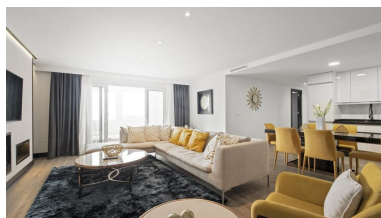

Apartment in Puerto Banús

Reference: R4914223

Bedrooms: 3
Status: Sale

Bathrooms: 2
Property Type: Apartment

M²: 175
Parking places: by request

Price: 850,000 €

Overview:Nestled in the heart of Marbella's prestigious Puerto Banus, this exquisite apartment offers an unparalleled lifestyle experience on the Costa Del Sol. Recently renovated to the highest standards, the property boasts a modern and elegant design that perfectly complements its luxurious surroundings. With a south-facing orientation, residents can enjoy abundant natural light and direct views of the vibrant port, making it an ideal choice for those seeking both comfort and style. Spanning a generous 194 square metres, this apartment features three spacious bedrooms and two well-appointed bathrooms, providing ample space for family living or hosting guests. The open-plan kitchen is a highlight, designed with modern aesthetics and functionality in mind, making it a delight for culinary enthusiasts. The apartment is in excellent condition, ensuring a move-in ready experience for its new owners. The property is equipped with a range of desirable features. The private terrace offer a perfect setting for relaxation, with panoramic and partial sea views that capture the essence of coastal living. Although there is no pool or garden, the apartment includes a private garage, a coveted feature in this bustling area. Located close to a variety of amenities, the apartment provides easy access to transport links, shops, schools, and restaurants. Its proximity to the beach, golf courses, and children's playgrounds further enhances its appeal, offering a balanced lifestyle of leisure and convenience. Whether enjoying the local gastronomy or the region's renowned climate, this property embodies the essence of luxury living in one of Spain's most sought-after destinations.