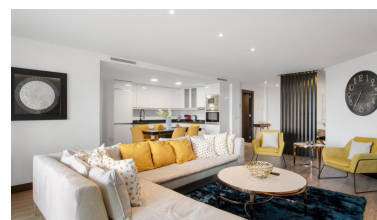

Apartment in Puerto Banús

Reference: R4914223

Bedrooms: 3
Status: Sale

Bathrooms: 2
Property Type: Apartment

M²: 175
Parking places: by request

Price: 850,000 €

Overview:Nestled in the heart of Marbella's prestigious Puerto Banus, this exquisite apartment offers an unparalleled lifestyle experience on the Costa Del Sol. Recently renovated to the highest standards, the property boasts a modern and elegant design that perfectly complements its luxurious surroundings. With a south-facing orientation, residents can enjoy abundant natural light and direct views of the vibrant port, making it an ideal choice for those seeking both comfort and style. Spanning a generous 194 square metres, this apartment features three spacious bedrooms and two well-appointed bathrooms, providing ample space for family living or hosting guests. The open-plan kitchen is a highlight, designed with modern aesthetics and functionality in mind, making it a delight for culinary enthusiasts. The apartment is in excellent condition, ensuring a move-in ready experience for its new owners. The property is equipped with a range of desirable features. The private terrace offer a perfect setting for relaxation, with panoramic and partial sea views that capture the essence of coastal living. Although there is no pool or garden, the apartment includes a private garage, a coveted feature in this bustling area. Located close to a variety of amenities, the apartment provides easy access to transport links, shops, schools, and restaurants. Its proximity to the beach, golf courses, and children's playgrounds further enhances its appeal, offering a balanced lifestyle of leisure and convenience. Whether enjoying the local gastronomy or the region's renowned climate, this property embodies the essence of luxury living in one of Spain's most sought-after destinations.