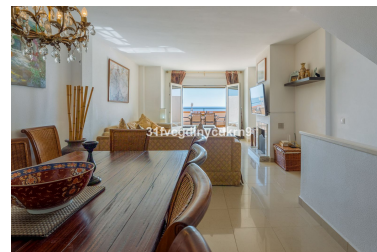

House in Estepona

Reference: R5002264

Bedrooms: 4
Status: Sale

Bathrooms: 4
Property Type: House

M²: 194
Parking places: by request

Price: 745,000 €

Overview: Stunning Townhouse frontline Port and beach! *with tourist license * Discover this incredible townhouse, located in a prime spot directly at the Estepona harbour and beach. Enjoy breathtaking views of Gibraltar and the Moroccan coastline, all within the popular Belgravia complex. This luxurious townhouse features four spacious bedrooms, each with its own ensuite bathroom, offering the ultimate in comfortable living. With two stylish living rooms—one equipped with a bar and pool table—there is ample space for relaxation and entertainment. The closed kitchen can easily be opened up to the living area, creating a social and inviting atmosphere. The property boasts three beautiful terraces, each providing spectacular views. The terrace adjacent to the living room invites cozy evenings outdoors, while the smaller terrace connected to one of the bedrooms serves as a perfect spot for peaceful moments. The terrace on the upper level offers panoramic views that will enchant you time and time again. All the bedrooms are generously sized, particularly the one on the ground floor, which is exceptionally spacious and comfortable. A staircase from the complex leads you directly to the beach, allowing you to enjoy the sun, sea, and fresh ocean air of Estepona within just 3 minutes. At the heart of the Belgravia complex, you'll find a communal swimming pool and a lovely barbecue area with a bar. This is the perfect place to spend unforgettable evenings with friends and experience the vibrant Spanish lifestyle. Don't miss this unique opportunity to view this fantastically located townhouse in a true prime location in Estepona. Contact us today for more information or to arrange a viewing!