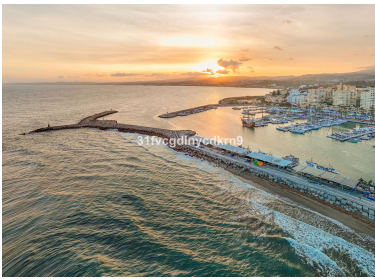

House in Estepona

Reference: R5002264

Bedrooms: 4
Status: Sale

Bathrooms: 4
Property Type: House

M²: 194
Parking places: by request

Price: 745,000 €

Overview: Stunning Townhouse frontline Port and beach! *with tourist license * Discover this incredible townhouse, located in a prime spot directly at the Estepona harbour and beach. Enjoy breathtaking views of Gibraltar and the Moroccan coastline, all within the popular Belgravia complex. This luxurious townhouse features four spacious bedrooms, each with its own ensuite bathroom, offering the ultimate in comfortable living. With two stylish living rooms—one equipped with a bar and pool table—there is ample space for relaxation and entertainment. The closed kitchen can easily be opened up to the living area, creating a social and inviting atmosphere. The property boasts three beautiful terraces, each providing spectacular views. The terrace adjacent to the living room invites cozy evenings outdoors, while the smaller terrace connected to one of the bedrooms serves as a perfect spot for peaceful moments. The terrace on the upper level offers panoramic views that will enchant you time and time again. All the bedrooms are generously sized, particularly the one on the ground floor, which is exceptionally spacious and comfortable. A staircase from the complex leads you directly to the beach, allowing you to enjoy the sun, sea, and fresh ocean air of Estepona within just 3 minutes. At the heart of the Belgravia complex, you'll find a communal swimming pool and a lovely barbecue area with a bar. This is the perfect place to spend unforgettable evenings with friends and experience the vibrant Spanish lifestyle. Don't miss this unique opportunity to view this fantastically located townhouse in a true prime location in Estepona. Contact us today for more information or to arrange a viewing!