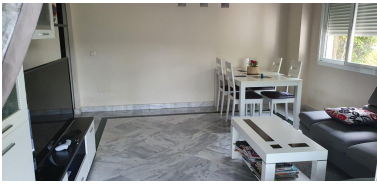

Parking places: by request

Overview: Elegant Ground Floor Apartment in Dama de la Noche, Near Puerto Banús Located in the prestigious Dama de la Noche urbanization, just minutes from Puerto Banús, this spacious ground-floor apartment offers a luxurious lifestyle in a highly sought-after area. Featuring three bedrooms, a bright living room, and direct access to a private terrace with stunning views of La Concha, this home is perfect for those seeking comfort and exclusivity. The community offers lush gardens, multiple pools, and padel courts, ensuring an exceptional quality of life on the Costa del Sol.