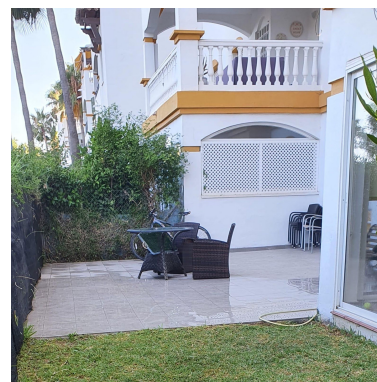

Parking places: by request

Overview: Elegant Ground Floor Apartment in Dama de la Noche, Near Puerto Banús Located in the prestigious Dama de la Noche urbanization, just minutes from Puerto Banús, this spacious ground-floor apartment offers a luxurious lifestyle in a highly sought-after area. Featuring three bedrooms, a bright living room, and direct access to a private terrace with stunning views of La Concha, this home is perfect for those seeking comfort and exclusivity. The community offers lush gardens, multiple pools, and padel courts, ensuring an exceptional quality of life on the Costa del Sol.

Features:

Pool, Air conditioning, Mountain views, Private garden, None, 24H Security, Parking, Golf