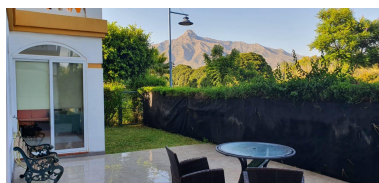

Parking places: by request

Overview: Elegant Ground Floor Apartment in Dama de la Noche, Near Puerto Banús Located in the prestigious Dama de la Noche urbanization, just minutes from Puerto Banús, this spacious ground-floor apartment offers a luxurious lifestyle in a highly sought-after area. Featuring three bedrooms, a bright living room, and direct access to a private terrace with stunning views of La Concha, this home is perfect for those seeking comfort and exclusivity. The community offers lush gardens, multiple pools, and padel courts, ensuring an exceptional quality of life on the Costa del Sol.

Features:

Pool, Air conditioning, Mountain views, Private garden, None, 24H Security, Parking, Golf