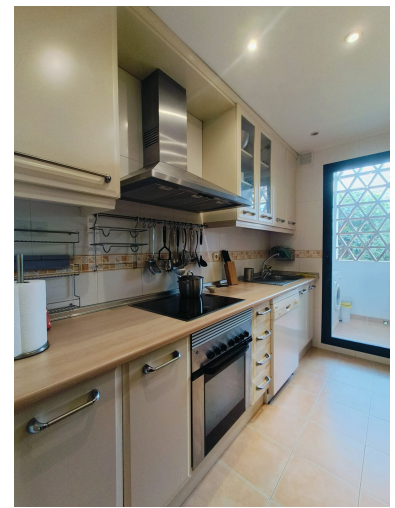

Apartment in Marbesa

Reference: R5024332

Bedrooms: 2  
Status: Sale

Bathrooms: 2  
Property Type: Apartment

M<sup>2</sup>: 132  
Parking places: by request

Price: 450,000 €

---

Overview: This stunning 2-bedroom apartment in the heart of a serene, upscale residential community blends elegance, comfort, and an unbeatable location. Just 500 meters from the sun-kissed beach and 700 meters from the charming Cabopino marina, this home places you moments from world-class golf courses, vibrant Marbella Center, glamorous Puerto Banús, and only 25 minutes from Malaga International Airport. Enjoy the convenience of nearby supermarkets, top-rated schools, pharmacies, and excellent public transport, with easy access to the best of the Costa del Sol and the lively city of Malaga. Thoughtfully designed space, this southeast-facing apartment bathes in natural light, offering warm mornings and refreshing afternoons. Step into a grand entrance hall leading to a spacious living room that opens onto a large balcony with picturesque views of the community pool. The separate dining room, with its own balcony, is perfect for intimate gatherings. The modern, independent kitchen includes a handy laundry room, while the master bedroom boasts an en-suite bathroom, and a second bedroom is served by a full guest bathroom. Every room enjoys exterior views, ensuring a bright and airy ambiance. Luxury details elevate this home, including gleaming marble floors, double-glazed Climalit windows with exterior blinds, 24-hour security, and an automatic doorman. Relax in the beautifully maintained communal gardens or take a dip in the sparkling pool. Plus, with a dedicated parking space and storage room, convenience is at your fingertips. This is more than a home—it's a lifestyle. Seize the opportunity to own a slice of paradise where coastal charm meets modern sophistication.