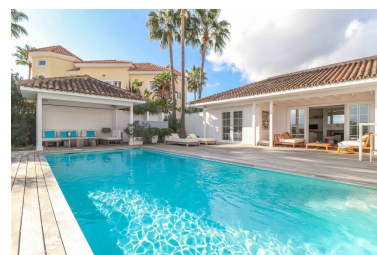

Villa in Benahavís

Reference: R5046673

Bedrooms: 4  
Status: Sale

Bathrooms: by request  
Property Type: Villa

M<sup>2</sup>: 218  
Parking places: by request

Price: 1,975,000 €

Overview: Charming and unique villa in La Alquería, Benahavís Nestled in the peaceful residential enclave of La Alquería in Nueva Atalaya, Benahavís, this one-of-a-kind villa offers timeless charm, solid craftsmanship, and sweeping views of La Concha mountain and the Mediterranean Sea. Built in 2003 with a robust solid wood structure, the home radiates warmth and character — a true gem for those seeking comfort, privacy, and potential. All on one level, the villa features a bright and welcoming living room with fireplace, a fully fitted open-plan kitchen with breakfast bar and dining area, and direct access to a mix of covered and open terraces that seamlessly connect indoor and outdoor living. The master bedroom enjoys an en-suite bathroom and private dressing area, while three guest bedrooms share a family bathroom, plus there's an additional guest toilet for convenience. The outdoor spaces are perfect for relaxing and entertaining, boasting a saltwater swimming pool, BBQ zone, and chill-out area — all enjoying a sunny southeast orientation. At the rear of the property, west-facing terraces capture the afternoon and evening sun, ideal for unwinding at sunset. On the lower level, the villa offers a large garage for up to six cars, a laundry area, and ample storage space. There is also an exciting opportunity to extend the property, with the potential to build an upper floor or create an independent apartment behind the garage, complete with large west-facing windows and another private terraces. Whether you're looking for a distinctive permanent residence or a serene holiday escape, this villa's charm, views, and potential make it truly worth a visit.

#### Features:

Golf, Pool, Air conditioning, Sea views, Mountain views, Private garden, None, Alarm system, Parking, Resale