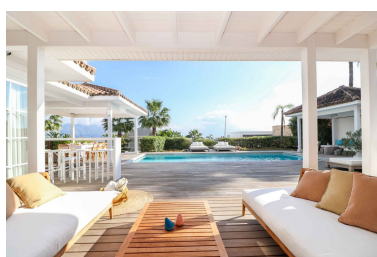

Villa in Benahavís

Reference: R5046673

Bedrooms: 4  
Status: Sale

Bathrooms: by request  
Property Type: Villa

M<sup>2</sup>: 218  
Parking places: by request

Price: 1,975,000 €

Overview: Charming and unique villa in La Alquería, Benahavís Nestled in the peaceful residential enclave of La Alquería in Nueva Atalaya, Benahavís, this one-of-a-kind villa offers timeless charm, solid craftsmanship, and sweeping views of La Concha mountain and the Mediterranean Sea. Built in 2003 with a robust solid wood structure, the home radiates warmth and character — a true gem for those seeking comfort, privacy, and potential. All on one level, the villa features a bright and welcoming living room with fireplace, a fully fitted open-plan kitchen with breakfast bar and dining area, and direct access to a mix of covered and open terraces that seamlessly connect indoor and outdoor living. The master bedroom enjoys an en-suite bathroom and private dressing area, while three guest bedrooms share a family bathroom, plus there's an additional guest toilet for convenience. The outdoor spaces are perfect for relaxing and entertaining, boasting a saltwater swimming pool, BBQ zone, and chill-out area — all enjoying a sunny southeast orientation. At the rear of the property, west-facing terraces capture the afternoon and evening sun, ideal for unwinding at sunset. On the lower level, the villa offers a large garage for up to six cars, a laundry area, and ample storage space. There is also an exciting opportunity to extend the property, with the potential to build an upper floor or create an independent apartment behind the garage, complete with large west-facing windows and another private terraces. Whether you're looking for a distinctive permanent residence or a serene holiday escape, this villa's charm, views, and potential make it truly worth a visit.

#### Features:

Golf, Pool, Air conditioning, Sea views, Mountain views, Private garden, None, Alarm system, Parking, Resale