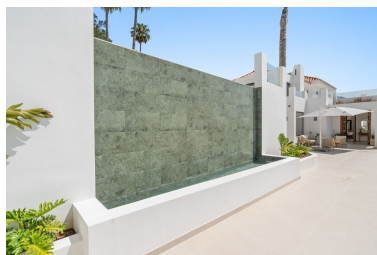

House in Nueva Andalucía

Reference: R5063380

Bedrooms: 5
Status: Sale

Bathrooms: 5
Property Type: House

M²: 444
Parking places: by request

Price: 4,950,000 €

Overview: Exclusive Villa with Panoramic Views in the Heart of Nueva Andalucía This majestic villa, nestled in the prestigious heart of Nueva Andalucía, embodies a lifestyle of unmatched elegance, comfort, and sophistication. With breathtaking views of Puerto Banús, the shimmering Mediterranean Sea, and the iconic La Concha mountain, this exceptional residence offers a panoramic setting that feels like a living postcard every day. The villa boasts five spacious bedrooms and five stylish bathrooms, thoughtfully designed to combine luxury, privacy, and openness. Upon arrival, a grand driveway welcomes you, offering space for three to five vehicles. To the side, a discreet storage area provides the perfect place for garden tools, bicycles, or sports equipment. A unique feature of this property is its two separate entrances. The first, located beside the storage area, leads into a versatile space ideal as a home office or playroom. From here, you access three en-suite bedrooms, each with its own charm. Two enjoy stunning views of the sea and mountains, while the third overlooks lush greenery and rolling hills – a true retreat for those seeking peace and tranquility. A stylish staircase connects to the main living area, where the living room, dining space, and kitchen flow together in an open, airy, and elegant ambiance. This floor also features a fourth bedroom with en-suite bathroom, which can conveniently serve as a guest toilet. The villa's second access point is located on the opposite side of the plot. A charming exterior staircase leads to a beautifully appointed outdoor kitchen with a dining area – perfect for refined al fresco dinners under the stars. Here, you'll also find the main entrance and the spectacular infinity pool – a true architectural masterpiece with sweeping views over the sea, the mountains, and the vibrant Puerto Banús marina. Inside, the living area exudes understated grandeur, featuring a large dining table and expansive windows framing the horizon. The state-of-the-art open-plan kitchen is fully equipped with premium appliances, generous storage, and exquisite finishes to satisfy even the most discerning gourmet. The upper floor is entirely dedicated to the master suite – a sublime private sanctuary where luxury meets serenity. From the bed, enjoy uninterrupted views of the mountains and the sea. The suite includes a spacious walk-in wardrobe, a cozy lounge corner, and an elegant bathroom with a view of La Concha that makes every morning feel magical – a daily reminder of the extraordinary life this villa offers.