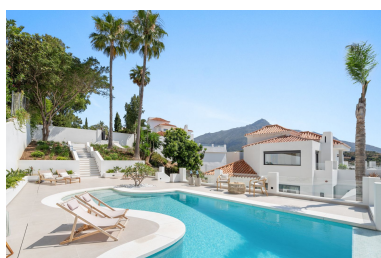

House in Nueva Andalucía

Reference: R5063380

Bedrooms: 5
Status: Sale

Bathrooms: 5
Property Type: House

M²: 444
Parking places: by request

Price: 4,950,000 €

Overview: Exclusive Villa with Panoramic Views in the Heart of Nueva Andalucía This majestic villa, nestled in the prestigious heart of Nueva Andalucía, embodies a lifestyle of unmatched elegance, comfort, and sophistication. With breathtaking views of Puerto Banús, the shimmering Mediterranean Sea, and the iconic La Concha mountain, this exceptional residence offers a panoramic setting that feels like a living postcard every day. The villa boasts five spacious bedrooms and five stylish bathrooms, thoughtfully designed to combine luxury, privacy, and openness. Upon arrival, a grand driveway welcomes you, offering space for three to five vehicles. To the side, a discreet storage area provides the perfect place for garden tools, bicycles, or sports equipment. A unique feature of this property is its two separate entrances. The first, located beside the storage area, leads into a versatile space ideal as a home office or playroom. From here, you access three en-suite bedrooms, each with its own charm. Two enjoy stunning views of the sea and mountains, while the third overlooks lush greenery and rolling hills – a true retreat for those seeking peace and tranquility. A stylish staircase connects to the main living area, where the living room, dining space, and kitchen flow together in an open, airy, and elegant ambiance. This floor also features a fourth bedroom with en-suite bathroom, which can conveniently serve as a guest toilet. The villa's second access point is located on the opposite side of the plot. A charming exterior staircase leads to a beautifully appointed outdoor kitchen with a dining area – perfect for refined al fresco dinners under the stars. Here, you'll also find the main entrance and the spectacular infinity pool – a true architectural masterpiece with sweeping views over the sea, the mountains, and the vibrant Puerto Banús marina. Inside, the living area exudes understated grandeur, featuring a large dining table and expansive windows framing the horizon. The state-of-the-art open-plan kitchen is fully equipped with premium appliances, generous storage, and exquisite finishes to satisfy even the most discerning gourmet. The upper floor is entirely dedicated to the master suite – a sublime private sanctuary where luxury meets serenity. From the bed, enjoy uninterrupted views of the mountains and the sea. The suite includes a spacious walk-in wardrobe, a cozy lounge corner, and an elegant bathroom with a view of La Concha that makes every morning feel magical – a daily reminder of the extraordinary life this villa offers.