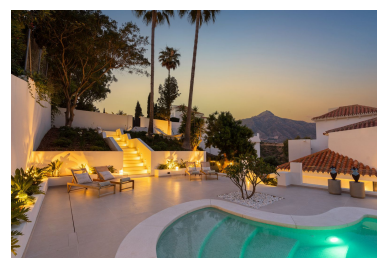

House in Nueva Andalucía

Reference: R5063380

Bedrooms: 5
Status: Sale

Bathrooms: 5
Property Type: House

M²: 444
Parking places: by request

Price: 4,950,000 €

Overview: Exclusive Villa with Panoramic Views in the Heart of Nueva Andalucía This majestic villa, nestled in the prestigious heart of Nueva Andalucía, embodies a lifestyle of unmatched elegance, comfort, and sophistication. With breathtaking views of Puerto Banús, the shimmering Mediterranean Sea, and the iconic La Concha mountain, this exceptional residence offers a panoramic setting that feels like a living postcard every day. The villa boasts five spacious bedrooms and five stylish bathrooms, thoughtfully designed to combine luxury, privacy, and openness. Upon arrival, a grand driveway welcomes you, offering space for three to five vehicles. To the side, a discreet storage area provides the perfect place for garden tools, bicycles, or sports equipment. A unique feature of this property is its two separate entrances. The first, located beside the storage area, leads into a versatile space ideal as a home office or playroom. From here, you access three en-suite bedrooms, each with its own charm. Two enjoy stunning views of the sea and mountains, while the third overlooks lush greenery and rolling hills – a true retreat for those seeking peace and tranquility. A stylish staircase connects to the main living area, where the living room, dining space, and kitchen flow together in an open, airy, and elegant ambiance. This floor also features a fourth bedroom with en-suite bathroom, which can conveniently serve as a guest toilet. The villa's second access point is located on the opposite side of the plot. A charming exterior staircase leads to a beautifully appointed outdoor kitchen with a dining area – perfect for refined al fresco dinners under the stars. Here, you'll also find the main entrance and the spectacular infinity pool – a true architectural masterpiece with sweeping views over the sea, the mountains, and the vibrant Puerto Banús marina. Inside, the living area exudes understated grandeur, featuring a large dining table and expansive windows framing the horizon. The state-of-the-art open-plan kitchen is fully equipped with premium appliances, generous storage, and exquisite finishes to satisfy even the most discerning gourmet. The upper floor is entirely dedicated to the master suite – a sublime private sanctuary where luxury meets serenity. From the bed, enjoy uninterrupted views of the mountains and the sea. The suite includes a spacious walk-in wardrobe, a cozy lounge corner, and an elegant bathroom with a view of La Concha that makes every morning feel magical – a daily reminder of the extraordinary life this villa offers.