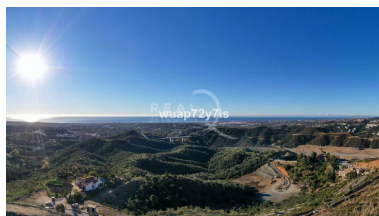

Overview: Magnificent south-facing plot for resale with uninterrupted panoramic sea views. Prime location, close to the hotel, shopping area, and recreational facilities of the resort: artificial lake with beach, lake club, golf course, golf academy, tennis courts, indoor pool, spa, gym, etc. Utilities are readily available at the plot boundary. The Real de La Quinta resort is located near the Golf Valley, fifteen minutes from Puerto Banús and ten minutes from the motorway.

---

Features:

Golf, Sea views, Mountain views, Golf