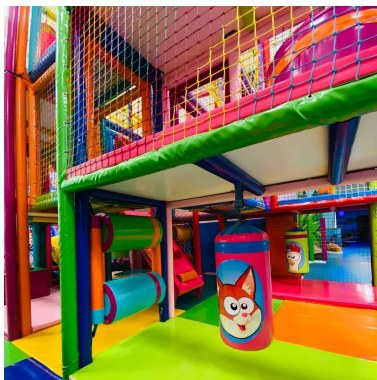

Overview: Transfer of Children's Soft Play Center with Café – San Pedro Alcántara A fully operational children's soft play center with café is available for transfer in San Pedro Alcántara, located in a central area with a high flow of families. The premises offer 360 m², fully equipped and ready to continue operations without the need for additional investment. Features include: Large children's play area with ball pit Café area for parents Sale of sweets and snacks Terrace Ideal space for birthday parties and children's events The business holds an activity license as a recreation center and café bar with retail sale of sweets, allowing the activity to be carried out with all necessary authorizations. Transfer price: €150,000 (all included) An excellent investment opportunity to continue with an already established family business.