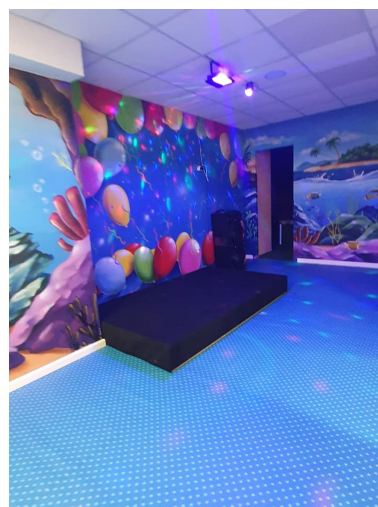

Overview: Transfer of Children's Soft Play Center with Café – San Pedro Alcántara A fully operational children's soft play center with café is available for transfer in San Pedro Alcántara, located in a central area with a high flow of families. The premises offer 360 m², fully equipped and ready to continue operations without the need for additional investment. Features include: Large children's play area with ball pit Café area for parents Sale of sweets and snacks Terrace Ideal space for birthday parties and children's events The business holds an activity license as a recreation center and café bar with retail sale of sweets, allowing the activity to be carried out with all necessary authorizations. Transfer price: €150,000 (all included) An excellent investment opportunity to continue with an already established family business.