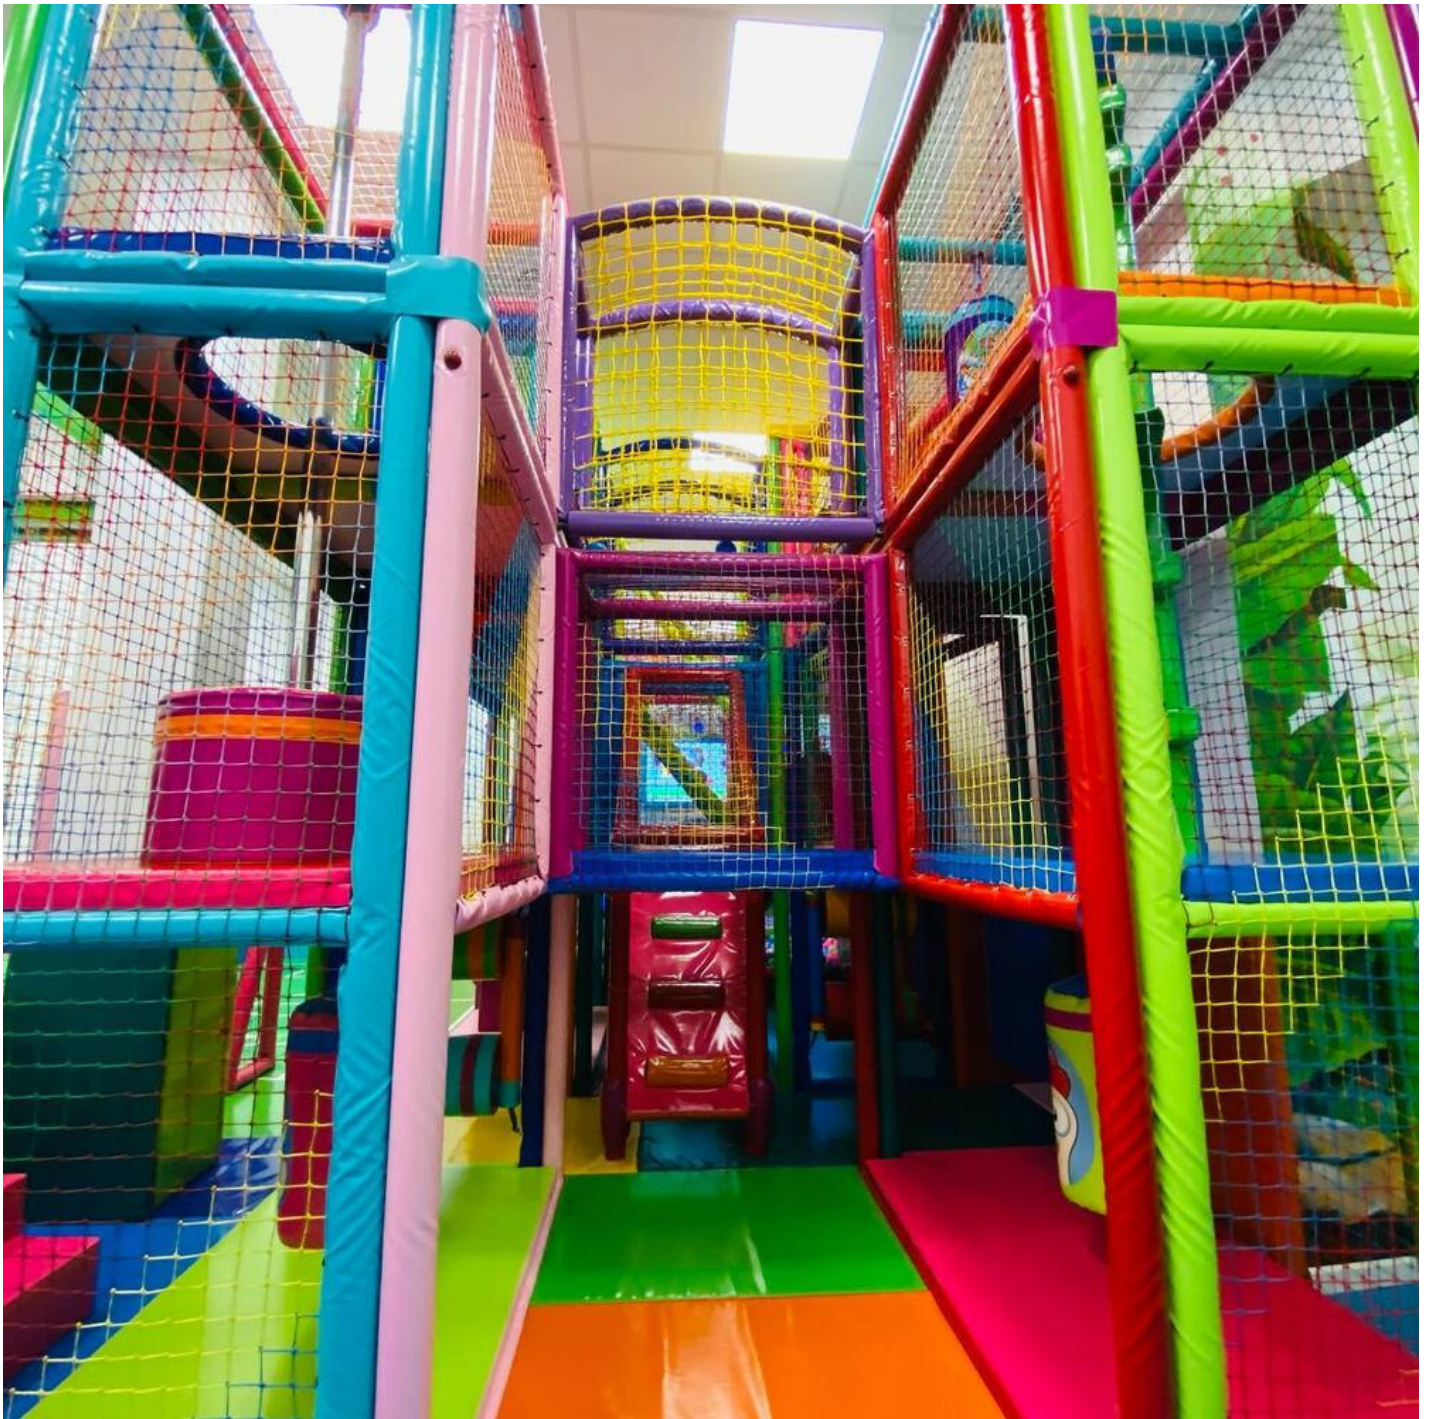

Commercial in San Pedro de Alcántara

Reference: R5373085

Bedrooms: by request

Bathrooms: by request

M²: 360

Price: 150,000 €

Status: Sale

Property Type: Commercial Parking places: by request

Overview: Transfer of Children's Soft Play Center with Café – San Pedro Alcántara A fully operational children's soft play center with café is available for transfer in San Pedro Alcántara, located in a central area with a high flow of families. The premises offer 360 m², fully equipped and ready to continue operations without the need for additional investment. Features include: Large children's play area with ball pit Café area for parents Sale of sweets and snacks Terrace Ideal space for birthday parties and children's events The business holds an activity license as a recreation center and café bar with retail sale of sweets, allowing the activity to be carried out with all necessary authorizations. Transfer price: €150,000 (all included) An excellent investment opportunity to continue with an already established family business.