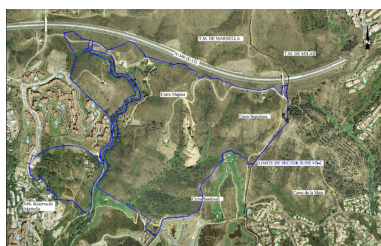

Места: по запросу

Описание: This sector has a total area of 710,458 m², of which 21,458 m² corresponds to this farm. It represents 3.02% of rights and obligations. The sector has a buildable area of 57,234.29 m² for Free Income Housing IN LOW DENSITY, 380 houses in Poblado Mediterráneo and 11 isolated houses. Buildable area of 40,362 m² for Hotels. 3,000 m² Economic Activities Golf Club and Commercial Area Which makes a total of 100,596.29 m² of surface area. Therefore $100,596.29 \text{ m}^2 \times 3.02\% = 3,038 \text{ m}^2$ of buildable area, which would correspond to this plot.

Особенности:

Вид на море, Вид на горы, Гольф, Перепродажа