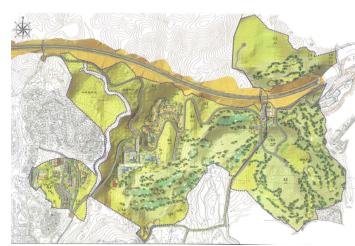

Места: по запросу

Описание: This sector has a total area of 710,458 m², of which 21,458 m² corresponds to this farm. It represents 3.02% of rights and obligations. The sector has a buildable area of 57,234.29 m² for Free Income Housing IN LOW DENSITY, 380 houses in Poblado Mediterráneo and 11 isolated houses. Buildable area of 40,362 m² for Hotels. 3,000 m² Economic Activities Golf Club and Commercial Area Which makes a total of 100,596.29 m² of surface area. Therefore $100,596.29 \text{ m}^2 \times 3.02\% = 3,038 \text{ m}^2$ of buildable area, which would correspond to this plot.

Особенности:

Вид на море, Вид на горы, Гольф, Перепродажа