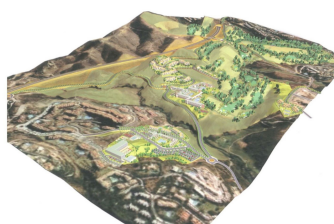

Коммерческое в Las Chapas

Референция: R4360702

Спальни: по запросу

Ванные: по запросу

М²: 21 458

Цена: 2 145 800 €

Статус: Продажа

Тип недвижимости:
Коммерческое

Места: по запросу

Описание: This sector has a total area of 710,458 m², of which 21,458 m² corresponds to this farm. It represents 3.02% of rights and obligations. The sector has a buildable area of 57,234.29 m² for Free Income Housing IN LOW DENSITY, 380 houses in Poblado Mediterráneo and 11 isolated houses. Buildable area of 40,362 m² for Hotels. 3,000 m² Economic Activities Golf Club and Commercial Area Which makes a total of 100,596.29 m² of surface area. Therefore $100,596.29 \text{ m}^2 \times 3.02\% = 3,038 \text{ m}^2$ of buildable area, which would correspond to this plot.

Особенности:

Вид на море, Вид на горы, Гольф, Перепродажа