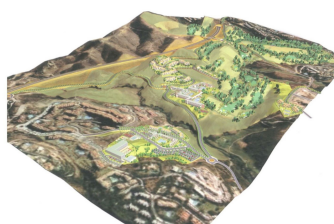

Коммерческое в Las Chapas

Референция: R4360702

Спальни: по запросу

Ванные: по запросу

М²: 21 458

Цена: 2 146 000 €

Статус: Продажа

Тип недвижимости:
Коммерческое

Места: по запросу

Описание: This sector has a total area of 710,458 m², of which 21,458 m² corresponds to this farm. It represents 3.02% of rights and obligations. The sector has a buildable area of 57,234.29 m² for Free Income Housing IN LOW DENSITY, 380 houses in Poblado Mediterráneo and 11 isolated houses. Buildable area of 40,362 m² for Hotels. 3,000 m² Economic Activities Golf Club and Commercial Area Which makes a total of 100,596.29 m² of surface area. Therefore $100,596.29 \text{ m}^2 \times 3.02\% = 3,038 \text{ m}^2$ of buildable area, which would correspond to this plot.

Особенности:

Вид на море, Вид на горы, Гольф, Перепродажа