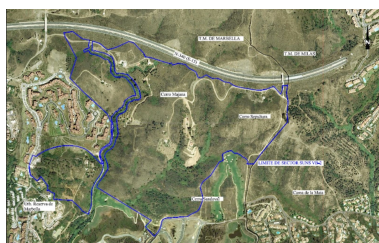

Места: по запросу

Описание: This sector has a total area of 710,458 m², of which 21,458 m² corresponds to this farm. It represents 3.02% of rights and obligations. The sector has a buildable area of 57,234.29 m² for Free Income Housing IN LOW DENSITY, 380 houses in Poblado Mediterráneo and 11 isolated houses. Buildable area of 40,362 m² for Hotels. 3,000 m² Economic Activities Golf Club and Commercial Area Which makes a total of 100,596.29 m² of surface area. Therefore $100,596.29 \text{ m}^2 \times 3.02\% = 3,038 \text{ m}^2$ of buildable area, which would correspond to this plot.

Особенности:

Вид на море, Вид на горы, Гольф, Перепродажа