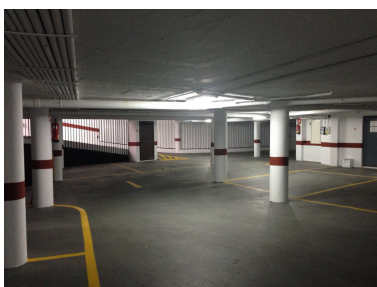

М<sup>2</sup>: 34

Цена: 12 000 €

Статус: Продажа

Тип недвижимости:  
Коммерческое

Места: по запросу

---

---

Описание: Unique opportunity in the heart of Benahavis! A large 30 m<sup>2</sup> garage in the prestigious urbanization. This garage, with capacity for a car and motorcycle, has an automatic entrance door that opens comfortably with a remote control, guaranteeing maximum security and comfort. Accessibility is unbeatable since it is located next to the elevator of the residential building, facilitating direct access from your home. In addition, its location is unbeatable: just 140 meters from the Daidin school, perfect for families looking for comfort and speed in their daily trips. Parking has never been easier thanks to its spacious and well-distributed design. Don't miss the opportunity to invest in a parking space that combines a privileged location, security and comfort. Contact us for more information and secure your visit today!