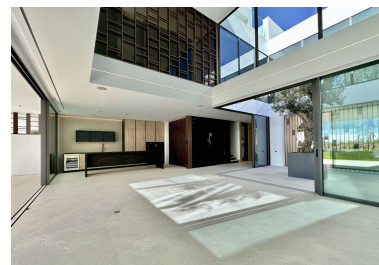

Описание: Brand new Villa located in a heart of Nueva Andalucia, Marbella. Walking distance to Puerto Banus and all amenities, close to Aloha Golf Club & Las Brisas Golf Club, and just 1,5 km from the beach. Houses were built in 2024. The residential is completely gated and private, counting with a spectacular entrance, which gives access to 6 impressive "Vilas" with state-of-the-art design. Within the entrance we can find the reception and the security guard post. The extensive outdoor spaces and gardens around the "Vilas", give way to a new concept of swimming pool of almost 180 m2 plus a 36 m2 children's pool, both with chlorination water treatment. The beautifully built Villa on 4 levels offers high quality, stylish and bright living room open to the large and elegant terrace. All 3 bedroom suites include floor-to-ceiling windows, a sleek minimalist kitchen. All 4 levels are connected by a modern elevator. Terraces leading out to a private area of garden – as well as having access to the beautifully landscaped communal gardens and swimming pool. Roof terrace with private swimming pool and outdoor cinema. A customizable basement provides ample space for a home gym, an additional bedroom or room for any other use, such as an office. Villa 6.2 has a parking space for 4 cars within the communal underground parking area. Due to its orientation and position, the entire complex enjoys natural light most of the day, and Villa is completely filled of luminosity through its incredible windows as well as through the "Central courtyard". It is also a fact that the residents will be able to enjoy the most incredible sunrises and sunsets from the spacious terraces.