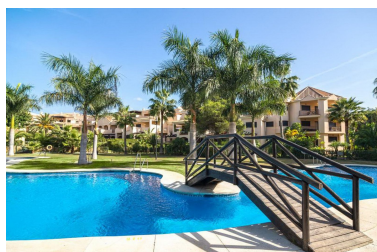

Апартамент в Puerto Banús

Референция: R5013592

Спальни: 3

Ванные: 2

М²: 159

Цена: 908 500 €

Статус: Продажа

Тип недвижимости:
Апартамент

Места: по запросу

Описание: OCCUPIED PROPERTY. OPPORTUNITY FOR INVESTORS. The price of the property has been set considering that the property is being acquired by the buyer in an occupied state. Therefore, this price would not apply if the property is unoccupied at the time of formalization of the public deed. The photographs may not correspond to the current condition of the property. Interior viewing is not possible. Discover the epitome of luxury in Puerto Banús, Marbella! This exceptional 159.34 m² apartment, now available for sale, redefines the meaning of elegance and comfort on the Costa del Sol. The spacious layout of this home offers a stunning living-dining room, a kitchen, three bedrooms, two bathrooms, and a terrace. Equipped with built-in wardrobes and air conditioning, this home guarantees maximum comfort in every corner. In addition, the property boasts exclusive privileges, such as access to a communal pool and garden, which become an oasis of relaxation and entertainment. The enviable location, just two minutes from the beach, gives you the opportunity to enjoy the sound of the sea and the sea breeze whenever you want. Embark on a unique lifestyle in Puerto Banús. Contact us now to explore more about this extraordinary real estate opportunity! Middle Floor Apartment, Puerto Banús, Costa del Sol. 3 Bedrooms, 2 Bathrooms, Built 159 m². Setting : Close To Sea, Close To Schools, Urbanisation. Orientation : South. Condition : Good. Pool : Communal. Views : Panoramic. Features : Lift, Private Terrace. Security : Gated Complex, Entry Phone. Utilities : Electricity, Drinkable Water, Telephone. Category : Bargain, Beachfront, Cheap, Distressed, Golf, Holiday Homes, Investment, Luxury, Repossession.

Особенности:

None, Бассейн, Лифт, None, Пляжная полоса, Гольф, Дом отдыха, Инвестиции, Люкс