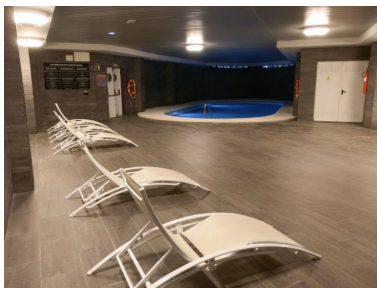

Места: по запросу

Описание: OCCUPIED PROPERTY. OPPORTUNITY FOR INVESTORS. The price of the property has been set considering that the property is being acquired by the buyer in an occupied state. Therefore, this price would not apply if the property is unoccupied at the time of formalization of the public deed. The photographs may not correspond to the current condition of the property. Interior viewing is not possible. Discover the epitome of luxury in Puerto Banús, Marbella! This exceptional 159.34 m² apartment, now available for sale, redefines the meaning of elegance and comfort on the Costa del Sol. The spacious layout of this home offers a stunning living-dining room, a kitchen, three bedrooms, two bathrooms, and a terrace. Equipped with built-in wardrobes and air conditioning, this home guarantees maximum comfort in every corner. In addition, the property boasts exclusive privileges, such as access to a communal pool and garden, which become an oasis of relaxation and entertainment. The enviable location, just two minutes from the beach, gives you the opportunity to enjoy the sound of the sea and the sea breeze whenever you want. Embark on a unique lifestyle in Puerto Banús. Contact us now to explore more about this extraordinary real estate opportunity! Middle Floor Apartment, Puerto Banús, Costa del Sol. 3 Bedrooms, 2 Bathrooms, Built 159 m². Setting : Close To Sea, Close To Schools, Urbanisation. Orientation : South. Condition : Good. Pool : Communal. Views : Panoramic. Features : Lift, Private Terrace. Security : Gated Complex, Entry Phone. Utilities : Electricity, Drinkable Water, Telephone. Category : Bargain, Beachfront, Cheap, Distressed, Golf, Holiday Homes, Investment, Luxury, Repossession.

Особенности:

None, Бассейн, Лифт, None, Пляжная полоса, Гольф, Дом отдыха, Инвестиции, Люкс