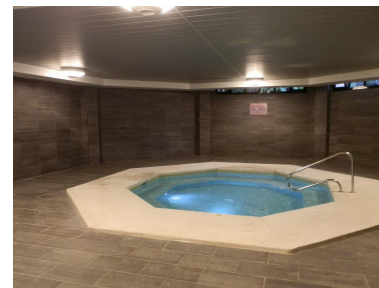

Места: по запросу

Описание: OCCUPIED PROPERTY. OPPORTUNITY FOR INVESTORS. The price of the property has been set considering that the property is being acquired by the buyer in an occupied state. Therefore, this price would not apply if the property is unoccupied at the time of formalization of the public deed. The photographs may not correspond to the current condition of the property. Interior viewing is not possible. Discover the epitome of luxury in Puerto Banús, Marbella! This exceptional 159.34 m² apartment, now available for sale, redefines the meaning of elegance and comfort on the Costa del Sol. The spacious layout of this home offers a stunning living-dining room, a kitchen, three bedrooms, two bathrooms, and a terrace. Equipped with built-in wardrobes and air conditioning, this home guarantees maximum comfort in every corner. In addition, the property boasts exclusive privileges, such as access to a communal pool and garden, which become an oasis of relaxation and entertainment. The enviable location, just two minutes from the beach, gives you the opportunity to enjoy the sound of the sea and the sea breeze whenever you want. Embark on a unique lifestyle in Puerto Banús. Contact us now to explore more about this extraordinary real estate opportunity! Middle Floor Apartment, Puerto Banús, Costa del Sol. 3 Bedrooms, 2 Bathrooms, Built 159 m². Setting : Close To Sea, Close To Schools, Urbanisation. Orientation : South. Condition : Good. Pool : Communal. Views : Panoramic. Features : Lift, Private Terrace. Security : Gated Complex, Entry Phone. Utilities : Electricity, Drinkable Water, Telephone. Category : Bargain, Beachfront, Cheap, Distressed, Golf, Holiday Homes, Investment, Luxury, Repossession.