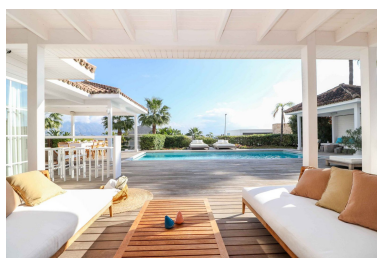

Описание: Charming and unique villa in La Alquería, Benahavís Nestled in the peaceful residential enclave of La Alquería in Nueva Atalaya, Benahavís, this one-of-a-kind villa offers timeless charm, solid craftsmanship, and sweeping views of La Concha mountain and the Mediterranean Sea. Built in 2003 with a robust solid wood structure, the home radiates warmth and character — a true gem for those seeking comfort, privacy, and potential. All on one level, the villa features a bright and welcoming living room with fireplace, a fully fitted open-plan kitchen with breakfast bar and dining area, and direct access to a mix of covered and open terraces that seamlessly connect indoor and outdoor living. The master bedroom enjoys an en-suite bathroom and private dressing area, while three guest bedrooms share a family bathroom, plus there's an additional guest toilet for convenience. The outdoor spaces are perfect for relaxing and entertaining, boasting a saltwater swimming pool, BBQ zone, and chill-out area — all enjoying a sunny southeast orientation. At the rear of the property, west-facing terraces capture the afternoon and evening sun, ideal for unwinding at sunset. On the lower level, the villa offers a large garage for up to six cars, a laundry area, and ample storage space. There is also an exciting opportunity to extend the property, with the potential to build an upper floor or create an independent apartment behind the garage, complete with large west-facing windows and another private terraces. Whether you're looking for a distinctive permanent residence or a serene holiday escape, this villa's charm, views, and potential make it truly worth a visit.

#### Особенности:

Гольф, Бассейн, Кондиционирование, Вид на море, Вид на горы, Частный сад, None, Система оповещения, Парковочные места, Перепродажа