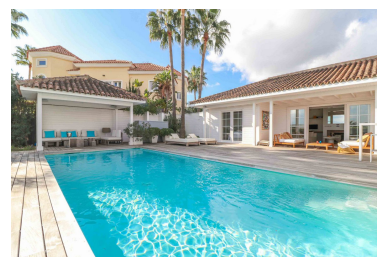

House в Benahavís

Референция: R5046673

Спальни: 4

Ванные: по запросу

М<sup>2</sup>: 218

Цена: 1 850 000 €

Статус: Продажа

Тип недвижимости: House Места: по запросу

Описание: Charming and unique villa in La Alquería, Benahavís Nestled in the peaceful residential enclave of La Alquería in Nueva Atalaya, Benahavís, this one-of-a-kind villa offers timeless charm, solid craftsmanship, and sweeping views of La Concha mountain and the Mediterranean Sea. Built in 2003 with a robust solid wood structure, the home radiates warmth and character — a true gem for those seeking comfort, privacy, and potential. All on one level, the villa features a bright and welcoming living room with fireplace, a fully fitted open-plan kitchen with breakfast bar and dining area, and direct access to a mix of covered and open terraces that seamlessly connect indoor and outdoor living. The master bedroom enjoys an en-suite bathroom and private dressing area, while three guest bedrooms share a family bathroom, plus there's an additional guest toilet for convenience. The outdoor spaces are perfect for relaxing and entertaining, boasting a saltwater swimming pool, BBQ zone, and chill-out area — all enjoying a sunny southeast orientation. At the rear of the property, west-facing terraces capture the afternoon and evening sun, ideal for unwinding at sunset. On the lower level, the villa offers a large garage for up to six cars, a laundry area, and ample storage space. There is also an exciting opportunity to extend the property, with the potential to build an upper floor or create an independent apartment behind the garage, complete with large west-facing windows and another private terraces. Whether you're looking for a distinctive permanent residence or a serene holiday escape, this villa's charm, views, and potential make it truly worth a visit.

#### Особенности:

Гольф, Бассейн, Кондиционирование, Вид на море, Вид на горы, Частный сад, None, Система оповещения, Парковочные места, Перепродажа