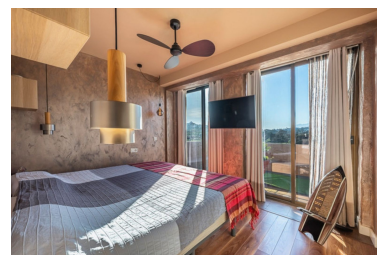

Места: по запросу

Описание: STUNNING PENTHOUSE WITH LARGE TERRACE NEXT TO THE GOLF COURSE Spectacular, spacious property located in the Atalaya area, next to the golf course, just minutes from Guadalmina and San Pedro, and minutes from the beach and all kinds of amenities. Duplex penthouse consisting of a total of three bedrooms, two bathrooms, a large living room with a semi-open kitchen, and a huge terrace on the upper floor with an additional lounge, kitchenette, barbecue area, entertainment area, etc. Located within a wonderful residential complex with 24-hour security, swimming pools, a tennis court, and extensive gardens. An ideal property for clients who want to enjoy a large penthouse with spacious interior and exterior spaces in an exclusive area next to the golf course.