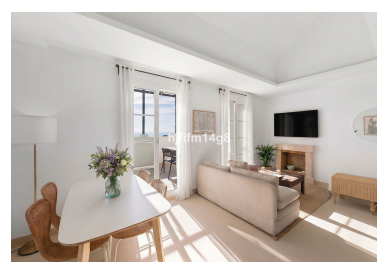

Места: по запросу

Описание: Discover this bright and beautifully presented duplex penthouse in the sought-after Señorío de Aloha, located in the heart of Nueva Andalucía. Positioned on the top floor of a secure, well-maintained community, this property offers an exceptional blend of comfort, privacy, and breathtaking views across the Mediterranean and La Concha mountain. The apartment features two spacious bedrooms and two modern bathrooms, complemented by a stylish living area designed for both relaxation and entertaining. Recently refurbished, the home presents a fresh, contemporary feel while retaining a warm and inviting atmosphere. The standout feature is the generous east-facing terrace, offering spectacular panoramic views and abundant morning sunshine. It's an ideal setting for al fresco breakfasts or evening drinks, making the most of Marbella's outdoor lifestyle. The kitchen maintains its charming Andalusian character while providing full functionality—perfect for everything from casual breakfasts to relaxed dinners with family and friends. Residents of Señorío de Aloha enjoy access to three beautifully landscaped swimming pool areas surrounded by tropical gardens, as well as a padel court for an active lifestyle. The property also includes private parking. Ideally located in Nueva Andalucía, the penthouse is within walking distance of Centro Plaza and a large supermarket, and just minutes from golf courses, sandy beaches, and the vibrant marina of Puerto Banús. This is a rare opportunity to acquire a stylish penthouse in Señorío de Aloha, Nueva Andalucía—perfect as a permanent residence, holiday home, or investment property in one of Marbella's most desirable locations.