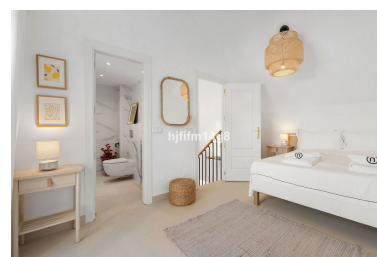

Места: по запросу

Описание: Discover this bright and beautifully presented duplex penthouse in the sought-after Señorío de Aloha, located in the heart of Nueva Andalucía. Positioned on the top floor of a secure, well-maintained community, this property offers an exceptional blend of comfort, privacy, and breathtaking views across the Mediterranean and La Concha mountain. The apartment features two spacious bedrooms and two modern bathrooms, complemented by a stylish living area designed for both relaxation and entertaining. Recently refurbished, the home presents a fresh, contemporary feel while retaining a warm and inviting atmosphere. The standout feature is the generous east-facing terrace, offering spectacular panoramic views and abundant morning sunshine. It's an ideal setting for al fresco breakfasts or evening drinks, making the most of Marbella's outdoor lifestyle. The kitchen maintains its charming Andalusian character while providing full functionality—perfect for everything from casual breakfasts to relaxed dinners with family and friends. Residents of Señorío de Aloha enjoy access to three beautifully landscaped swimming pool areas surrounded by tropical gardens, as well as a padel court for an active lifestyle. The property also includes private parking. Ideally located in Nueva Andalucía, the penthouse is within walking distance of Centro Plaza and a large supermarket, and just minutes from golf courses, sandy beaches, and the vibrant marina of Puerto Banús. This is a rare opportunity to acquire a stylish penthouse in Señorío de Aloha, Nueva Andalucía—perfect as a permanent residence, holiday home, or investment property in one of Marbella's most desirable locations.