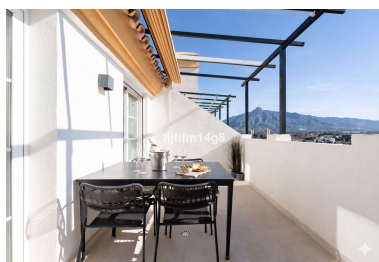

Места: по запросу

Описание: Discover this bright and beautifully presented duplex penthouse in the sought-after Señorío de Aloha, located in the heart of Nueva Andalucía. Positioned on the top floor of a secure, well-maintained community, this property offers an exceptional blend of comfort, privacy, and breathtaking views across the Mediterranean and La Concha mountain. The apartment features two spacious bedrooms and two modern bathrooms, complemented by a stylish living area designed for both relaxation and entertaining. Recently refurbished, the home presents a fresh, contemporary feel while retaining a warm and inviting atmosphere. The standout feature is the generous east-facing terrace, offering spectacular panoramic views and abundant morning sunshine. It's an ideal setting for al fresco breakfasts or evening drinks, making the most of Marbella's outdoor lifestyle. The kitchen maintains its charming Andalusian character while providing full functionality—perfect for everything from casual breakfasts to relaxed dinners with family and friends. Residents of Señorío de Aloha enjoy access to three beautifully landscaped swimming pool areas surrounded by tropical gardens, as well as a padel court for an active lifestyle. The property also includes private parking. Ideally located in Nueva Andalucía, the penthouse is within walking distance of Centro Plaza and a large supermarket, and just minutes from golf courses, sandy beaches, and the vibrant marina of Puerto Banús. This is a rare opportunity to acquire a stylish penthouse in Señorío de Aloha, Nueva Andalucía—perfect as a permanent residence, holiday home, or investment property in one of Marbella's most desirable locations.

Особенности:

Гольф, None, Бассейн, Кондиционирование, Вид на море, Вид на горы, Частный сад, Лифт, None, Парковочные места