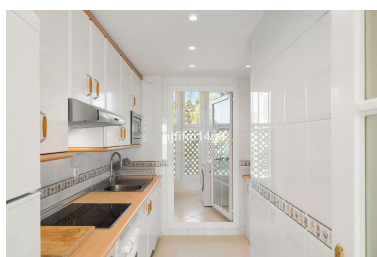

Места: по запросу

Описание: Discover this bright and beautifully presented duplex penthouse in the sought-after Señorío de Aloha, located in the heart of Nueva Andalucía. Positioned on the top floor of a secure, well-maintained community, this property offers an exceptional blend of comfort, privacy, and breathtaking views across the Mediterranean and La Concha mountain. The apartment features two spacious bedrooms and two modern bathrooms, complemented by a stylish living area designed for both relaxation and entertaining. Recently refurbished, the home presents a fresh, contemporary feel while retaining a warm and inviting atmosphere. The standout feature is the generous east-facing terrace, offering spectacular panoramic views and abundant morning sunshine. It's an ideal setting for al fresco breakfasts or evening drinks, making the most of Marbella's outdoor lifestyle. The kitchen maintains its charming Andalusian character while providing full functionality—perfect for everything from casual breakfasts to relaxed dinners with family and friends. Residents of Señorío de Aloha enjoy access to three beautifully landscaped swimming pool areas surrounded by tropical gardens, as well as a padel court for an active lifestyle. The property also includes private parking. Ideally located in Nueva Andalucía, the penthouse is within walking distance of Centro Plaza and a large supermarket, and just minutes from golf courses, sandy beaches, and the vibrant marina of Puerto Banús. This is a rare opportunity to acquire a stylish penthouse in Señorío de Aloha, Nueva Andalucía—perfect as a permanent residence, holiday home, or investment property in one of Marbella's most desirable locations.