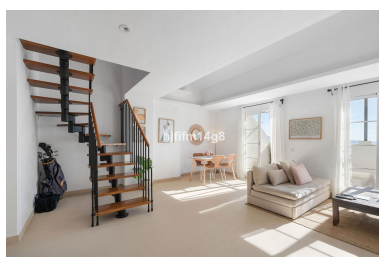

Места: по запросу

Описание: Discover this bright and beautifully presented duplex penthouse in the sought-after Señorío de Aloha, located in the heart of Nueva Andalucía. Positioned on the top floor of a secure, well-maintained community, this property offers an exceptional blend of comfort, privacy, and breathtaking views across the Mediterranean and La Concha mountain. The apartment features two spacious bedrooms and two modern bathrooms, complemented by a stylish living area designed for both relaxation and entertaining. Recently refurbished, the home presents a fresh, contemporary feel while retaining a warm and inviting atmosphere. The standout feature is the generous east-facing terrace, offering spectacular panoramic views and abundant morning sunshine. It's an ideal setting for al fresco breakfasts or evening drinks, making the most of Marbella's outdoor lifestyle. The kitchen maintains its charming Andalusian character while providing full functionality—perfect for everything from casual breakfasts to relaxed dinners with family and friends. Residents of Señorío de Aloha enjoy access to three beautifully landscaped swimming pool areas surrounded by tropical gardens, as well as a padel court for an active lifestyle. The property also includes private parking. Ideally located in Nueva Andalucía, the penthouse is within walking distance of Centro Plaza and a large supermarket, and just minutes from golf courses, sandy beaches, and the vibrant marina of Puerto Banús. This is a rare opportunity to acquire a stylish penthouse in Señorío de Aloha, Nueva Andalucía—perfect as a permanent residence, holiday home, or investment property in one of Marbella's most desirable locations.