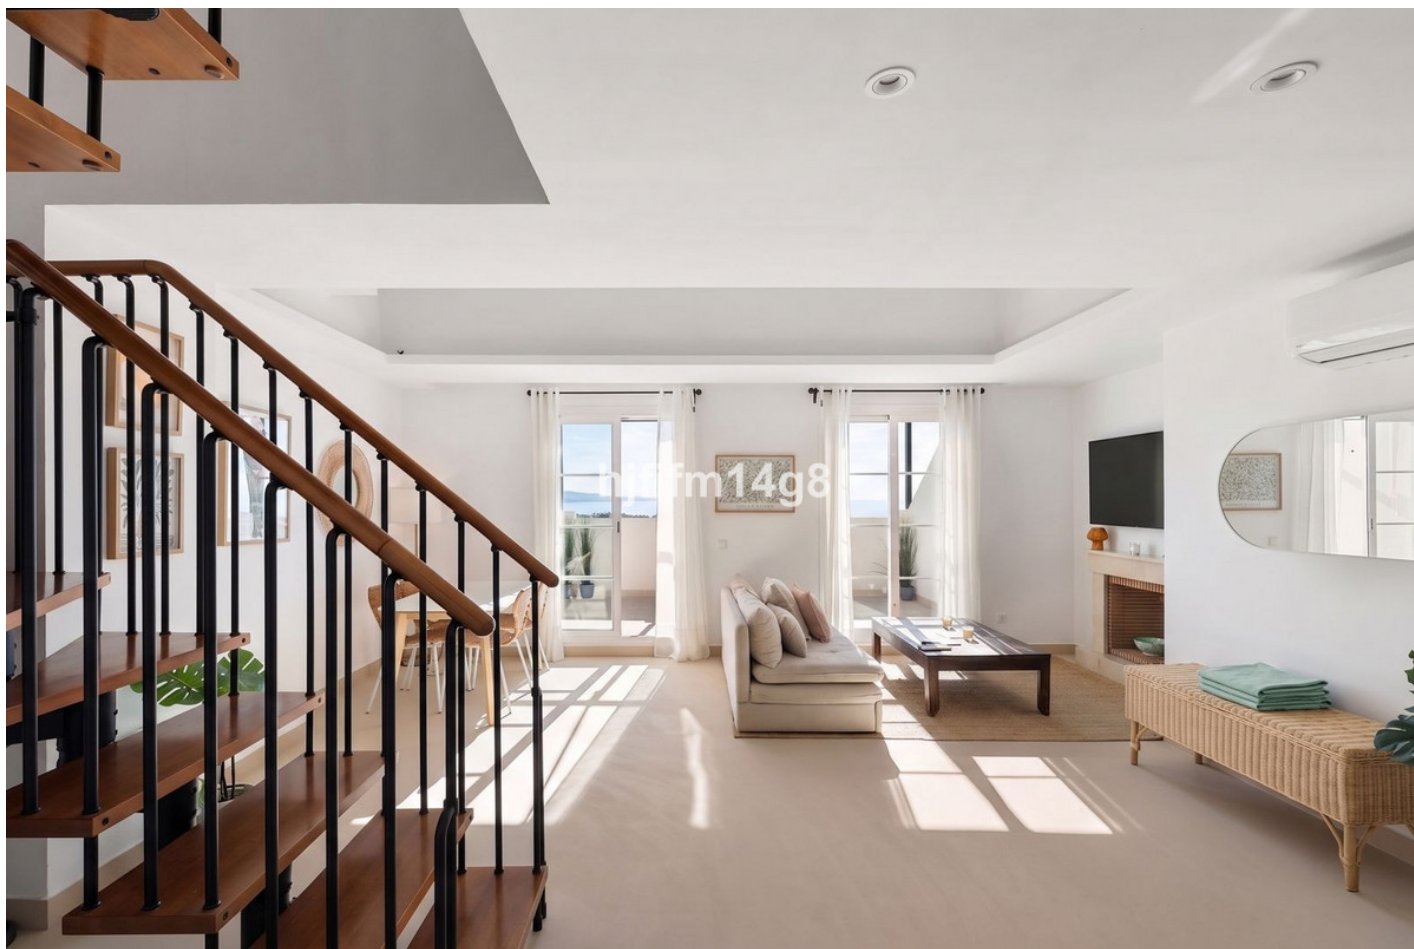

Пентхаус в Nueva Andalucía

Референция: R5360785

Спальни: 2

Ванные: 2

М²: 96

Цена: 595 000 €

Статус: Продажа

Тип недвижимости:
Пентхаус

Места: по запросу

Описание: Discover this bright and beautifully presented duplex penthouse in the sought-after Señorío de Aloha, located in the heart of Nueva Andalucía. Positioned on the top floor of a secure, well-maintained community, this property offers an exceptional blend of comfort, privacy, and breathtaking views across the Mediterranean and La Concha mountain. The apartment features two spacious bedrooms and two modern bathrooms, complemented by a stylish living area designed for both relaxation and entertaining. Recently refurbished, the home presents a fresh, contemporary feel while retaining a warm and inviting atmosphere. The standout feature is the generous east-facing terrace, offering spectacular panoramic views and abundant morning sunshine. It's an ideal setting for al fresco breakfasts or evening drinks, making the most of Marbella's outdoor lifestyle. The kitchen maintains its charming Andalusian character while providing full functionality—perfect for everything from casual breakfasts to relaxed dinners with family and friends. Residents of Señorío de Aloha enjoy access to three beautifully landscaped swimming pool areas surrounded by tropical gardens, as well as a padel court for an active lifestyle. The property also includes private parking. Ideally located in Nueva Andalucía, the penthouse is within walking distance of Centro Plaza and a large supermarket, and just minutes from golf courses, sandy beaches, and the vibrant marina of Puerto Banús. This is a rare opportunity to acquire a stylish penthouse in Señorío de Aloha, Nueva Andalucía—perfect as a permanent residence, holiday home, or investment property in one of Marbella's most desirable locations.